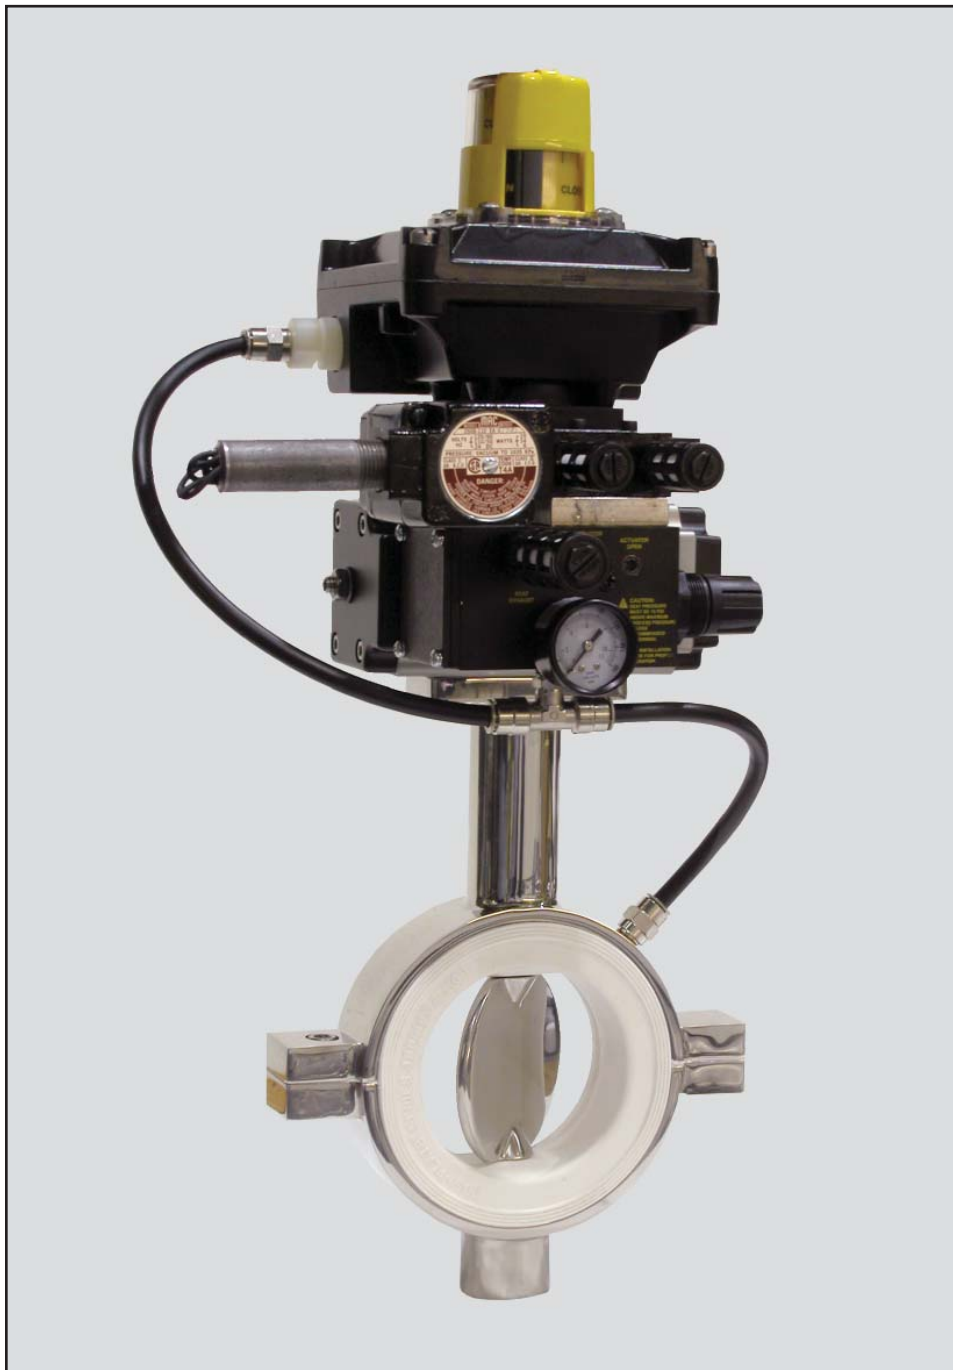

**PURPOSE: OUTLET VALVE FOR HANDLING ANIMAL  
VITAMIN POWDERS BEING DISCHARGED  
FROM A PACKAGING MACHINE**

**Valve Size:** 3"

**Series Number:** 486

**Housing:**

316 Stainless Steel

**Disc:**

316 Premium Polished  
Stainless Steel

**Seat:**

White Buna-N

**Limit Switch:**

Trak-Lok® NEMA 7/9

**Actuator:**

Tork-Mate® 890 Series,  
Double Acting

**Controls:**

Automated Seat Inflation,  
NEMA 7/9